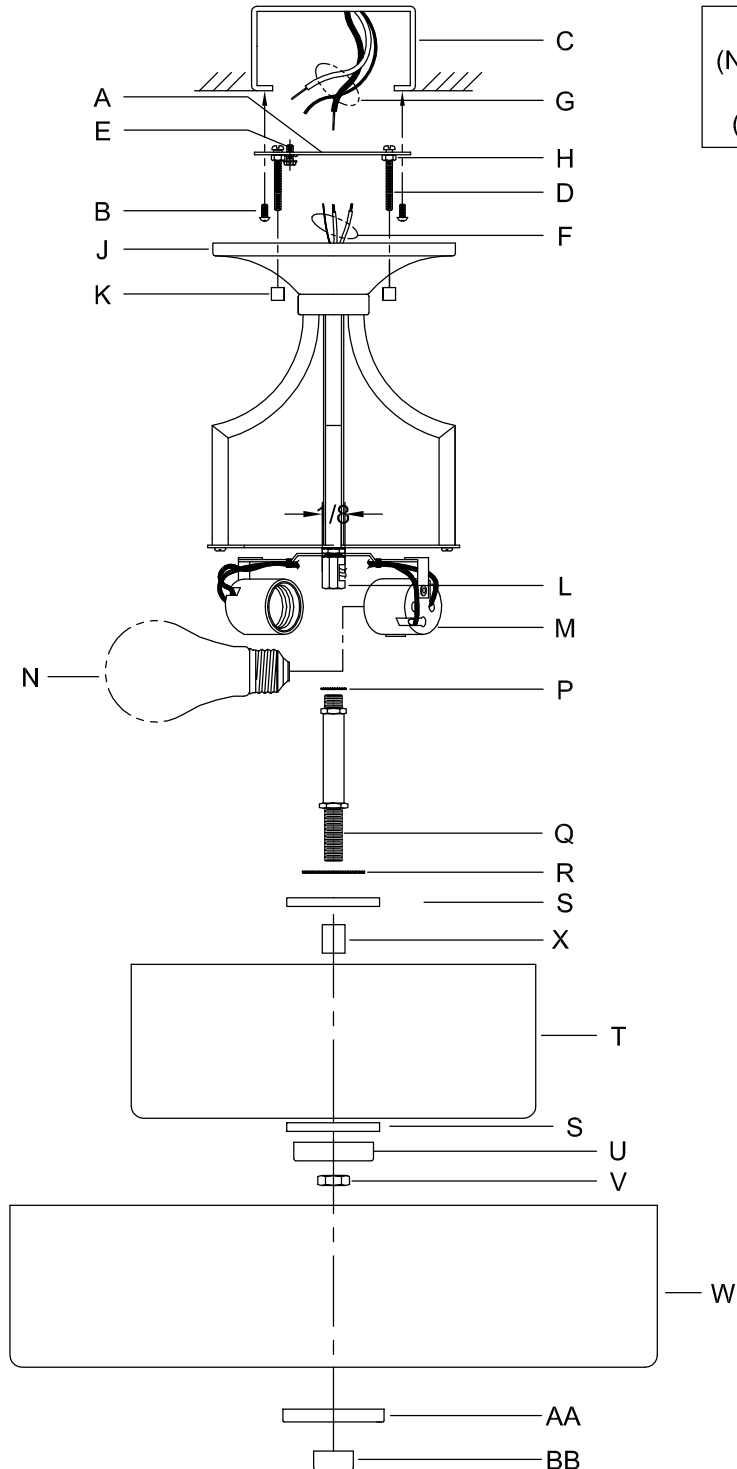

Assembly & Installation Instructions

CAUTION: Read instructions carefully and turn electricity off at main circuit breaker panel before beginning installation.

3434

WARNING - If any Special Control Devices are used with this Fixture, Follow the Instructions Carefully to assure full compliance with N.E.C. requirements. If there are any questions, contact a Qualified Electrical Contractor.

CAUTION - All glass is fragile, use care when handling Glass component(s) and or Lamp(s).

ASSEMBLY STEPS:

PASOS PARA ENSAMBLAR:

MODE D'ASSEMBLAGE:

1. D,E → A
2. B,A → C
3. H → D
4. F → G
5. J,K → D
6. Q → P,L
7. N → M
8. R,S,X,T,U,V → Q
9. W,AA,BB → Q

B, C, G & N
(NOT FURNISHED)
(NO INCLUIDA)
(NON FOURNIE)

Instrucciones de ensamblaje e instalación

Precaución: Lea cuidadosamente las instrucciones y desconecte la electricidad del cortacircuitos principal antes de iniciar la instalación.