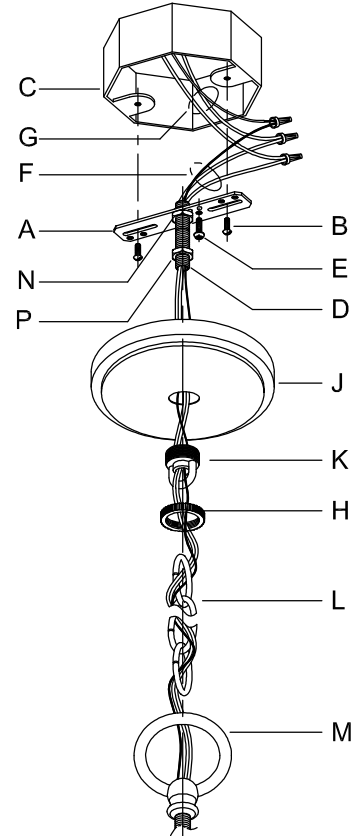

CAUTION: Read instructions carefully and turn electricity off at main circuit breaker panel before beginning installation.

500090

WARNING - If any Special Control Devices are used with this Fixture, Follow the Instructions Carefully to assure full compliance with N.E.C. requirements. If there are any questions, contact a Qualified Electrical Contractor.

CAUTION - All glass is fragile, use care when handling Glass component(s) and or Lamp(s).

CANOPY MOUNTING & WIRE CONNECTION ASSEMBLY STEPS:

ADJUST HEIGHT WITH "D"
 N — A (TO LOCK)
 RÉGLEZ LA HAUTEUR AVEC "D"
 N — A (À VERROUILLER)
 AJUSTA LA ALTURA CON "D"
 N — A (APRETAR)

1. D, E —> A
2. B, A —> C
3. N, P, H —> D
4. P —> H (TO LOCK) (À VERROUILLER) (APRETAR)
5. L —> M
6. J, K —> L
7. L —> H
8. F —> L, K, J, H, D
9. F —> G
10. J, K —> H

FIXTURE ASSEMBLY STEPS:

1. S, R —> Q
2. T —> U