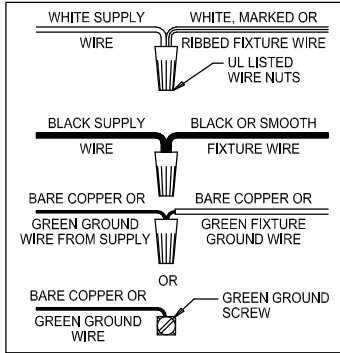

CAUTION: Read instructions carefully and turn electricity off at main circuit breaker panel before beginning installation.

500090

WARNING - If any Special Control Devices are used with this Fixture, Follow the Instructions Carefully to assure full compliance with N.E.C. requirements. If there are any questions, contact a Qualified Electrical Contractor.

CAUTION - All glass is fragile, use care when handling Glass component(s) and or Lamp(s).

CANOPY MOUNTING & WIRE CONNECTION ASSEMBLY STEPS:

ADJUST HEIGHT WITH "D"
 N — A (TO LOCK)
 RÉGLEZ LA HAUTEUR AVEC "D"
 N — A (À VERROUILLER)
 AJUSTA LA ALTURA CON "D"
 N — A (APRETAR)