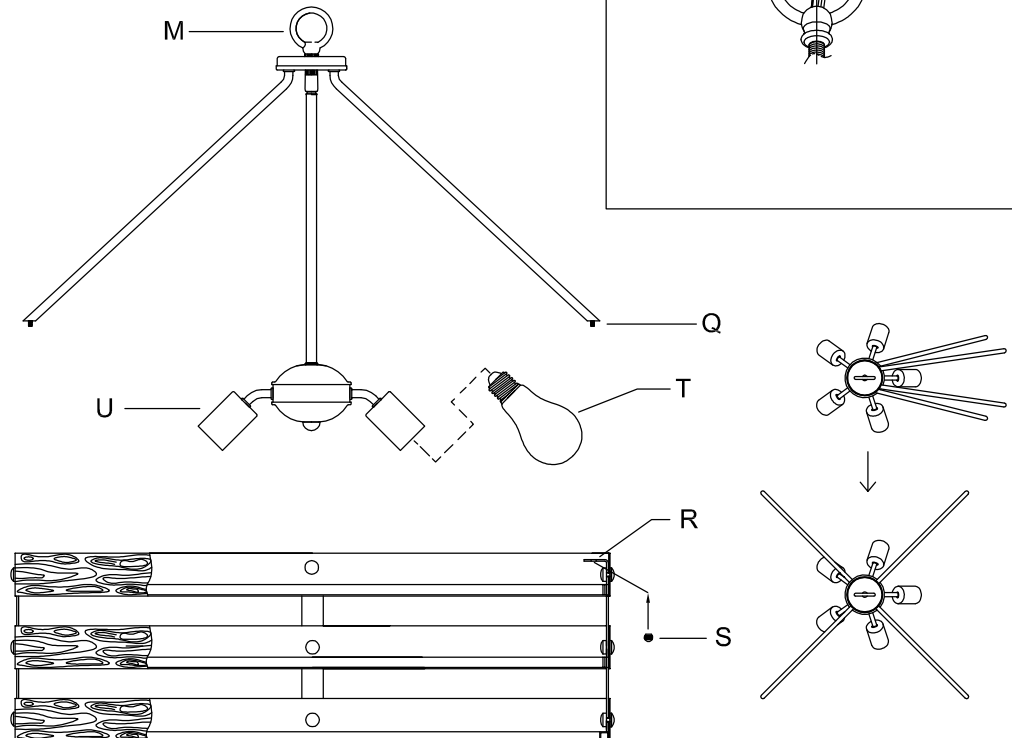

FIXTURE ASSEMBLY STEPS:

1. S, R —> Q
2. T —> U

B, C, G & T
(NOT FURNISHED)
(NO INCLUIDA)
(NON FOURNIE)