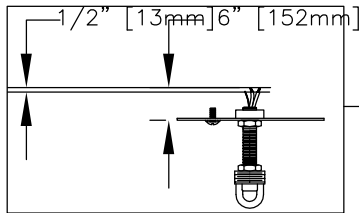

CAUTION - All glass is fragile, use care when handling Glass component(s) and or Lamp(s).

CANOPY MOUNTING & WIRE CONNECTION ASSEMBLY STEPS:

ADJUST HEIGHT WITH "D"
 N — A (TO LOCK)
 RÉGLEZ LA HAUTEUR AVEC "D"
 N — A (À VERROUILLER)
 AJUSTA LA ALTURA CON "D"
 N — A (APRETAR)