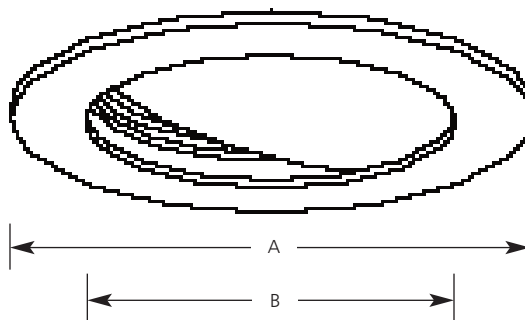

Incandescent-Halogen

**4" Low Voltage  
Wall Washer  
IC & Non-IC**

**Recessed**

Type \_\_\_\_\_  
 -09    -31  
 P8045    

Catalog No.	Finish		Dimensions (Inches)	
	Nickel	Black	A	B
P8045	-09	-31	5	3-1/2x1-3/4

**Lamp Wattage**

Housing	IC	Non-IC
P817-AT	50MR16	50MR16
P816-TG	N/A	35MR16
P818-TG	N/A	35MR16

**Specifications:**

Flange

- Bright white powdered painted metal flange
- Bright white powdered painted eyelid
- No light leaks around trim flange
- Covers irregular ceiling openings

Options

- None

Labels

- UL-CUL damp location listed

Trim

- Steel construction
- Push-in Leaf Spring installation
- Lamp tilts 20 degrees., 360-degree positioning
- Black internal baffle
- Lamp mounts to trim ring for optimum performance and consistent lamp position